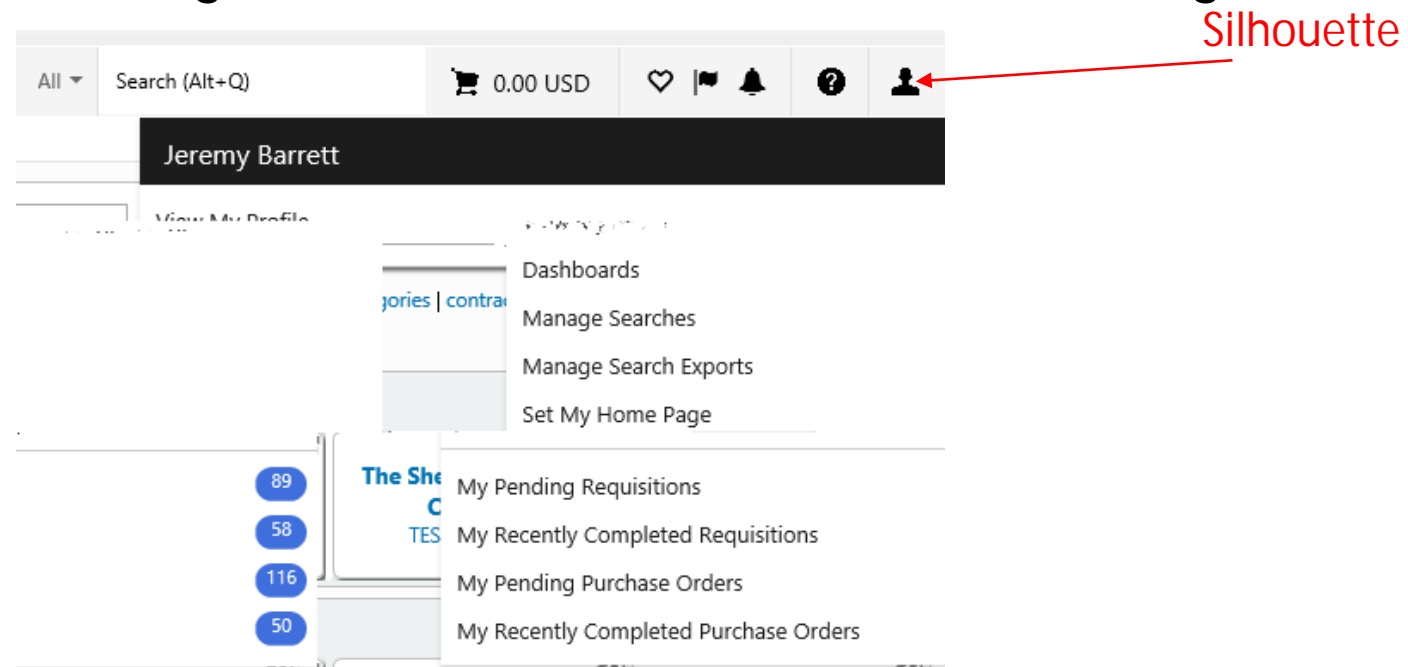

A Silhouette Icon will replace Username

- Click on the Silhouette icon on the upper right hand side of screen to access View My Profile. All other icons on the upper right hand menu bar have been rearranged and work as shown in training.

The side menu bar icons are changing, but the functions will stay the same.