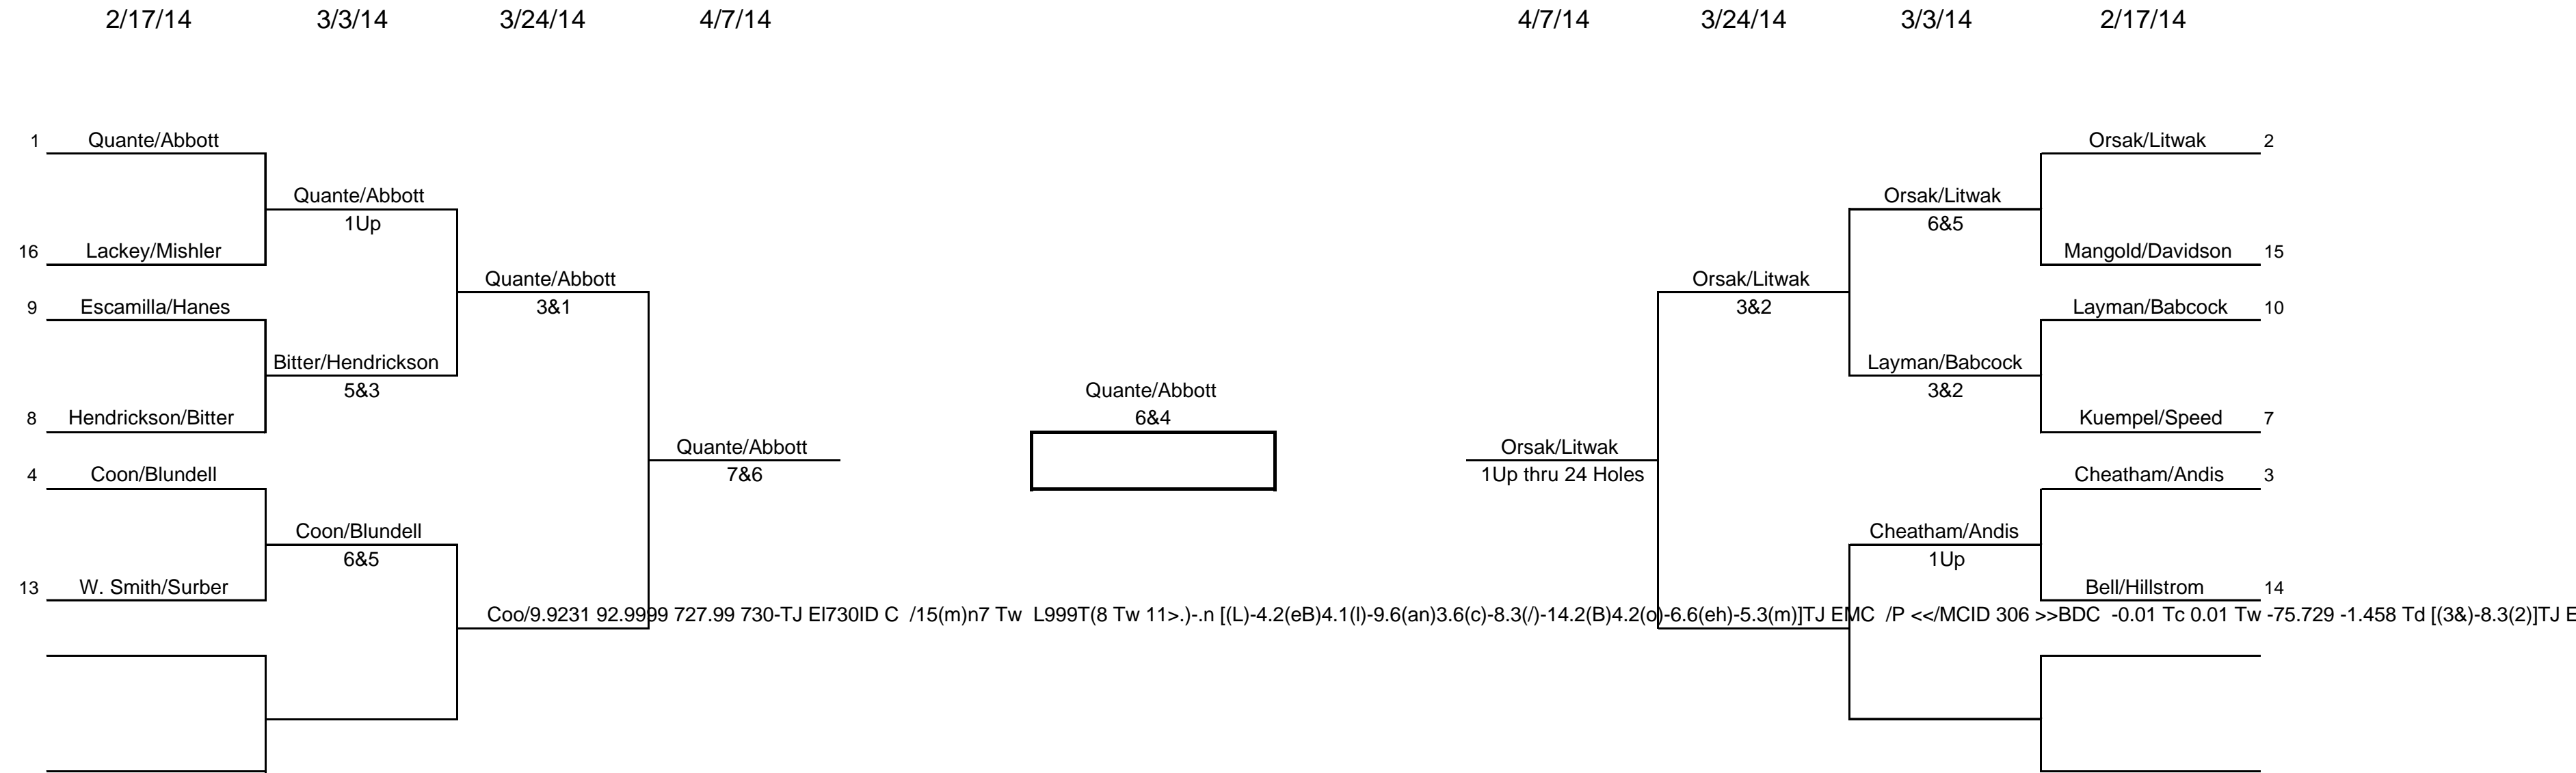

SHSU PGA Golf Management Spring 2014 Team Match Play Championship

All Matches MUST be completed and reported by 8am of date listed

All Matches MUST be in an 18 hole match play format